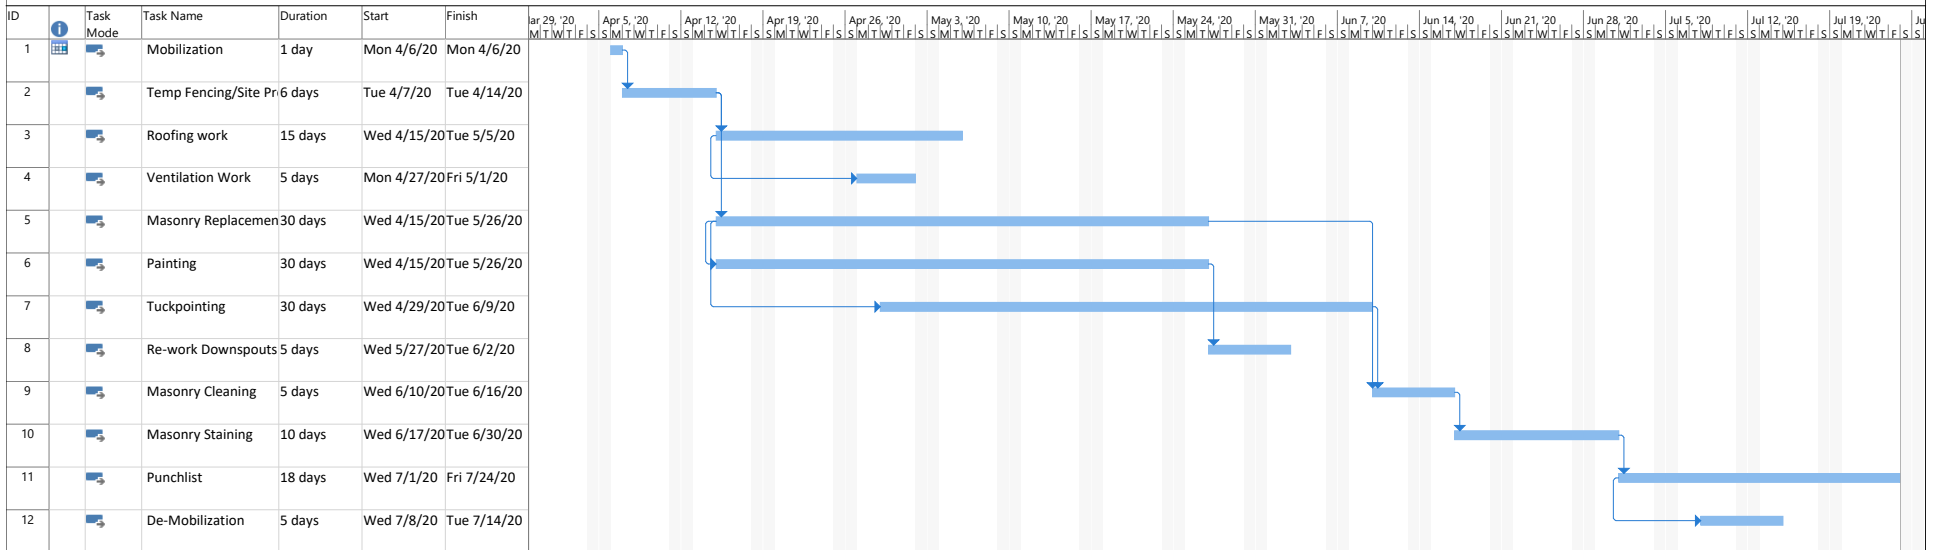

East Hall Exterior Envelope Improvements

Project: 2020.03.24 - East Hall E
Date: Tue 3/24/20

Task	Summary	Inactive Milestone	Inactive Milestone	Duration-only	Start-only	External Milestone	Manual Progress
Split	Project Summary	Inactive Summary	Manual Summary Rollup	Finish-only	Deadline	Progress	
Milestone	Inactive Task	Manual Task	Manual Summary	External Tasks	Progress		