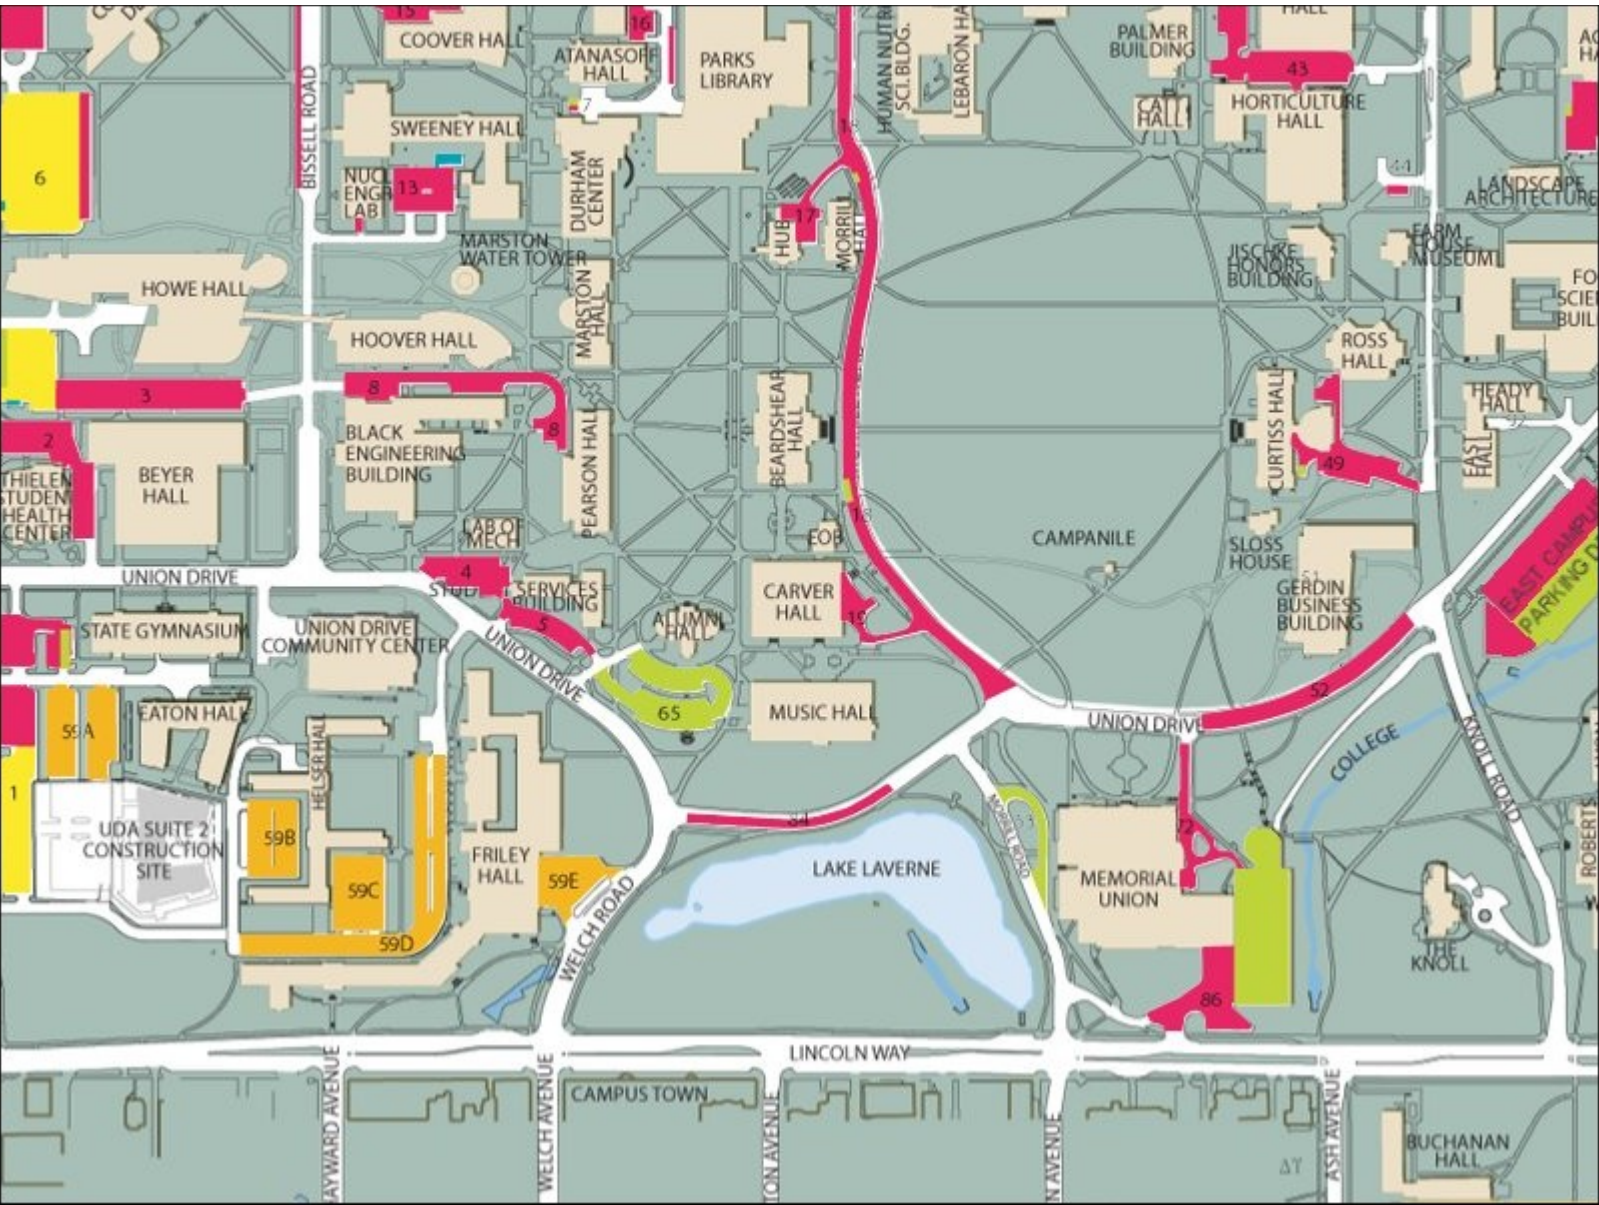

Close-Up Map

GO NORTH

GO SOUTH

- Parking Key**
- ▲ Reserved
 - ▲ Meters and Visitors
 - ▲ Motorcycles
 - ▲ Residence Halls
 - ▲ Staff
 - ▲ Commuter
 - ▲ Ames Laboratory